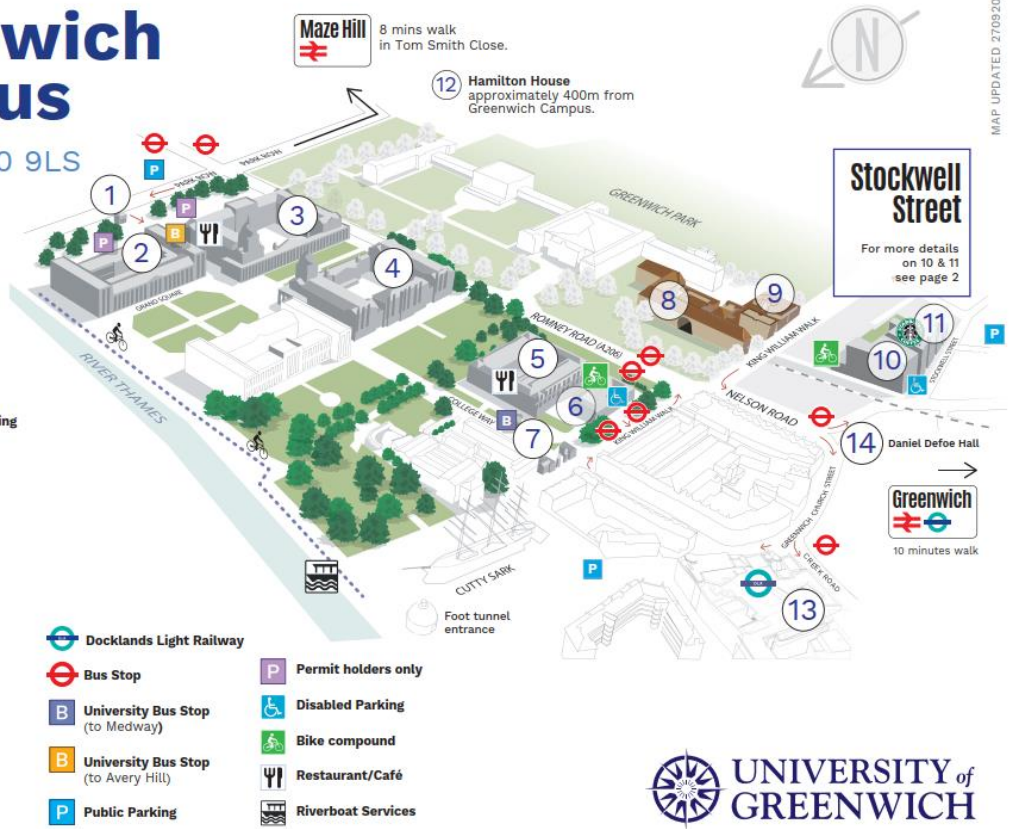

Greenwich Campus

LONDON SE10 9LS

- ① East Gate Entrance
- ② Queen Anne Court
- ③ Queen Mary Court
- ④ King William Court
- ⑤ Dreadnought
- ⑥ Stephen Lawrence Building
- ⑦ West Gate Entrance
- ⑧ Devonport House
Halls of residence
International College
- ⑨ Cooper Powerhouse
London SE10 9JH
- ⑩ ⑪ Stockwell Street
London SE10 9JH
For more details
on 10&11 see page 2
- ⑫ Hamilton House
15 Park Vista, SE10 9LZ
- ⑬ Halls of residence
Cutty Sark Hall
London SE10 9ED
- ⑭ Daniel Defoe Hall
London SE10 9FY

- Docklands Light Railway
- Bus Stop
- University Bus Stop (to Medway)
- University Bus Stop (to Avery Hill)
- Public Parking
- Permit holders only
- Disabled Parking
- Bike compound
- Restaurant/Café
- Riverboat Services

MAP UPDATED 27/09/2021